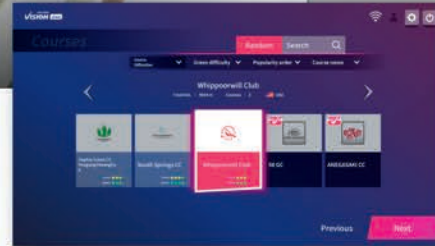

CUSTOM BUILDS

MAN CAVE

GAME ROOM

BAR + LOUNGE

GOLFZON APP

Connect with friends, replay swings, view your scorecards, and so much more.

GOLFZON
WAVE **PLAY**

HIGH-DEFINITION GRAPHICS