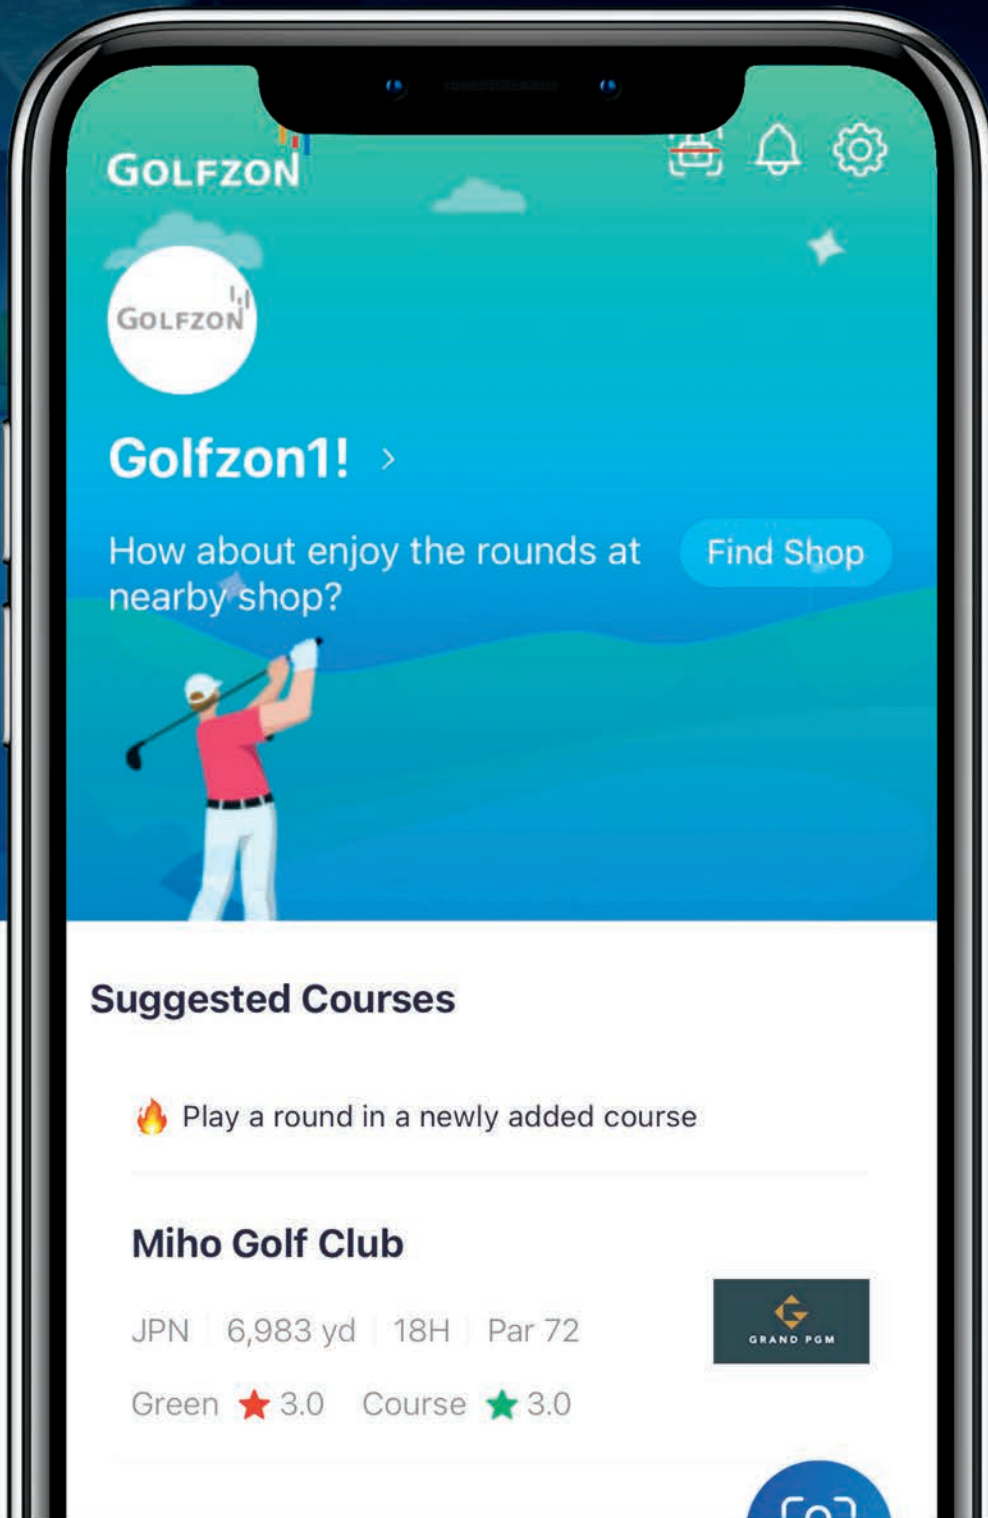

CUSTOM BUILDS

MAN CAVE

GAME ROOM

BAR + LOUNGE

GOLFZON APP

Connect with friends, replay swings, view your scorecards, and so much more.

GOLFZON
WAVE **PLAY**

HIGH-DEFINITION GRAPHICS