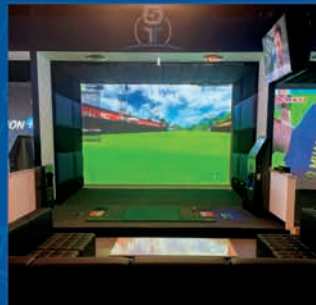

CUSTOM BUILDS

MAN CAVE

GAME ROOM

BAR + LOUNGE

GOLFZON APP

Connect with friends, replay swings, view your scorecards, and so much more.

GOLFZON
WAVE **PLAY**

HIGH-DEFINITION GRAPHICS