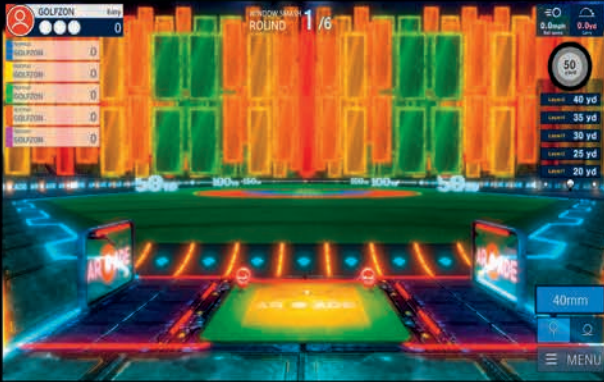

PROFESSIONAL GOLFER

MATTHEW WOLFF

WINDOW SMASH

Step into the arena under the lights and battle it out with friends to smash as many windows as you can. Test your accuracy each round to land in the target zone to rack up points and bragging rights.

ICE WORLD

Transport yourself to a winter wonderland, gleaming with the northern lights and constant snow flurries! Take your shot at nine randomly placed holes that reward you handsomely. Hit three holes in a row to boost your score with bonus points.